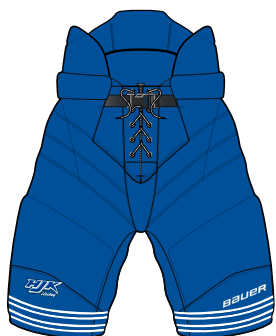

Team Pro Glove SR
Team Pro Glove - SR
Design 156787

Team Pro Glove SR
Team Pro Glove - SR
Design 156789

Team Pro Glove SR
Team Pro Glove - SR
Design 156790

Team Pro Glove SR
Team Pro Glove - SR
Design 156791

Custom Nexus Performance Pant Senior DS
Senior Pant - Direct Ship
Design 156792

Custom Nexus Performance Pant Senior DS
Senior Pant - Direct Ship
Design 156793

Custom Nexus Pant Cover Shell Senior DS
Senior Pant Shell - Direct Ship
Design 156794