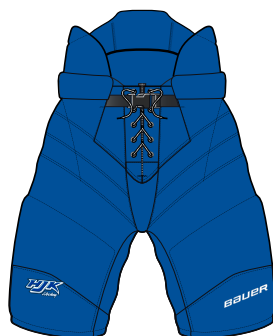

Team Pro Glove SR
Team Pro Glove - SR
Design 156787

Team Pro Glove SR
Team Pro Glove - SR
Design 156789

Team Pro Glove SR
Team Pro Glove - SR
Design 156790

Team Pro Glove SR
Team Pro Glove - SR
Design 156791

Custom Nexus Performance Pant Senior DS
Senior Pant - Direct Ship
Design 156792

Custom Nexus Performance Pant Senior DS
Senior Pant - Direct Ship
Design 156793

Custom Nexus Pant Cover Shell Senior DS
Senior Pant Shell - Direct Ship
Design 156794