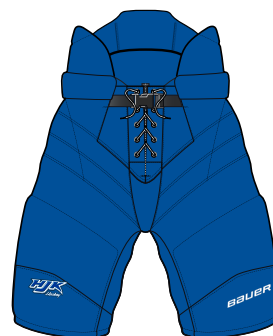

Team Pro Glove SR
Team Pro Glove - SR
Design 156787

Team Pro Glove SR
Team Pro Glove - SR
Design 156789

Team Pro Glove SR
Team Pro Glove - SR
Design 156790

Team Pro Glove SR
Team Pro Glove - SR
Design 156791

Custom Nexus Performance Pant Senior DS
Senior Pant - Direct Ship
Design 156792

Custom Nexus Performance Pant Senior DS
Senior Pant - Direct Ship
Design 156793

Custom Nexus Pant Cover Shell Senior DS
Senior Pant Shell - Direct Ship
Design 156794